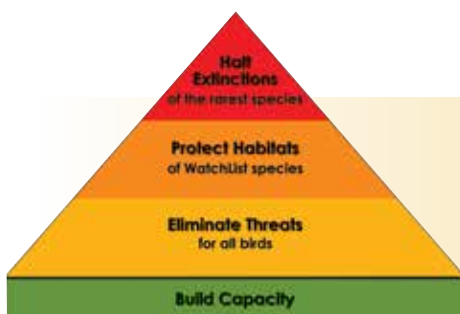

What we actually heard, over and over, was "ABC gets results." When we asked why they thought ABC got results, the answers included: unwavering focus on bird conservation; perseverance in solving challenging issues; deft use of partnerships; and great staff. As you can imagine, this is gratifying for us to hear.

"ABC gets results." This succinct notion is what drives all of us at ABC every day. We are relentlessly driven to turn the dial positively for birds. As we look to the next 20 years, we don't plan to change our formula. Our conservation framework continues to guide our efforts and optimizes our success. With your help, even greater achievements lie just ahead.

With best regards,

Warren Cooke
Chairman, ABC

George Fenwick
President, ABC

ABC Conservation Framework

"ABC gets results." This notion is what drives all of us at ABC every day.

HALTING EXTINCTIONS

Birds on the brink of extinction have no more effective ally than ABC. For nearly 20 years, we have worked to stabilize and increase populations of the Americas' rarest birds. In 2013 alone, ABC and partners protected core habitat for bird species at 33 Alliance for Zero Extinction (AZE) sites. In Hawai'i, we worked on five islands to restore degraded habitats, maintain nest sites, and protect geographically isolated populations. And we advanced practical solutions to reduce fisheries' bycatch of imperiled birds like shearwaters and albatrosses.