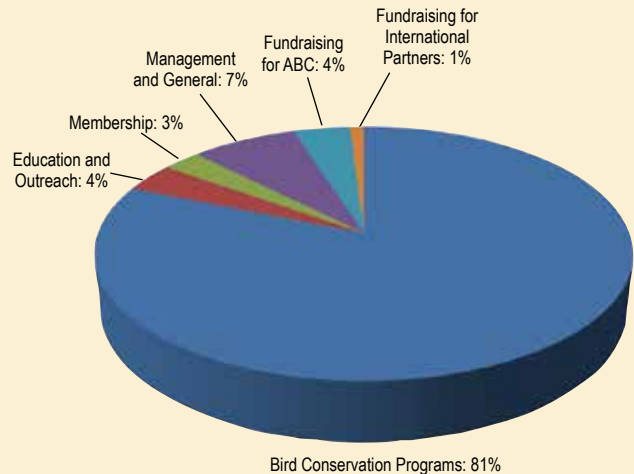

ANNUAL EXPENSES

Program	
Bird Conservation Programs	$ 8,669,059
Education and Outreach	$ 390,023
Membership	$ 286,680
Total Program Services	$ 9,345,762
Supporting Services	
Management and General	$ 797,311
Fundraising for ABC	$ 425,767
Fundraising for International Partners	$ 103,872
Total Supporting Services	$ 1,326,950
Total Annual Expenses	$10,672,712
Net Assets at December 31, 2013	$ 5,130,916

American Bird Conservancy's financial statements for the year ending December 31, 2013, were audited by the Certified Public Accounting firm of Gelman, Rosenberg, and Freedman. A copy of ABC's complete financial statements can be obtained by contacting: American Bird Conservancy, P.O. Box 249, The Plains, VA 20198.