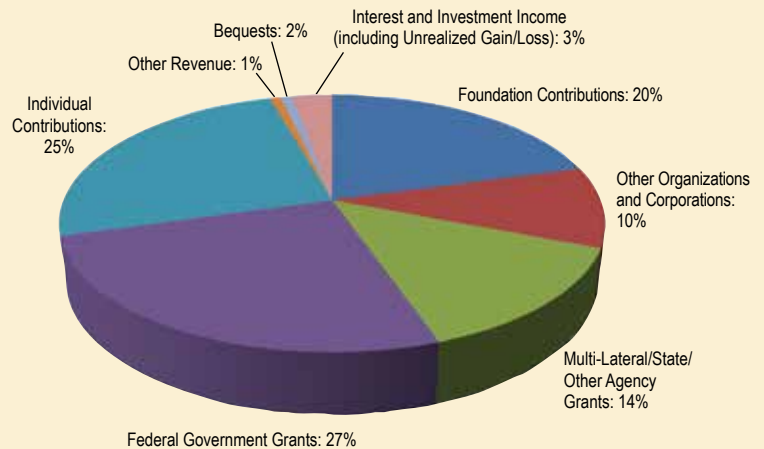

2013 Financial Statement

ANNUAL SUPPORT AND REVENUE

Federal Government Grants	$ 2,849,796
Individual Contributions	$ 2,757,997
Foundation Contributions	$ 2,282,417
Multi-Lateral/State/Other Agency Grants	$ 1,516,778
Other Organizations and Corporations	$ 1,120,175
Bequests	$ 91,124
Other Revenue	$ 82,684
Interest and Investment Loss <i>(incl. Unrealized Loss)</i>	$ 311,659
Total Annual Support and Revenue	$11,012,630